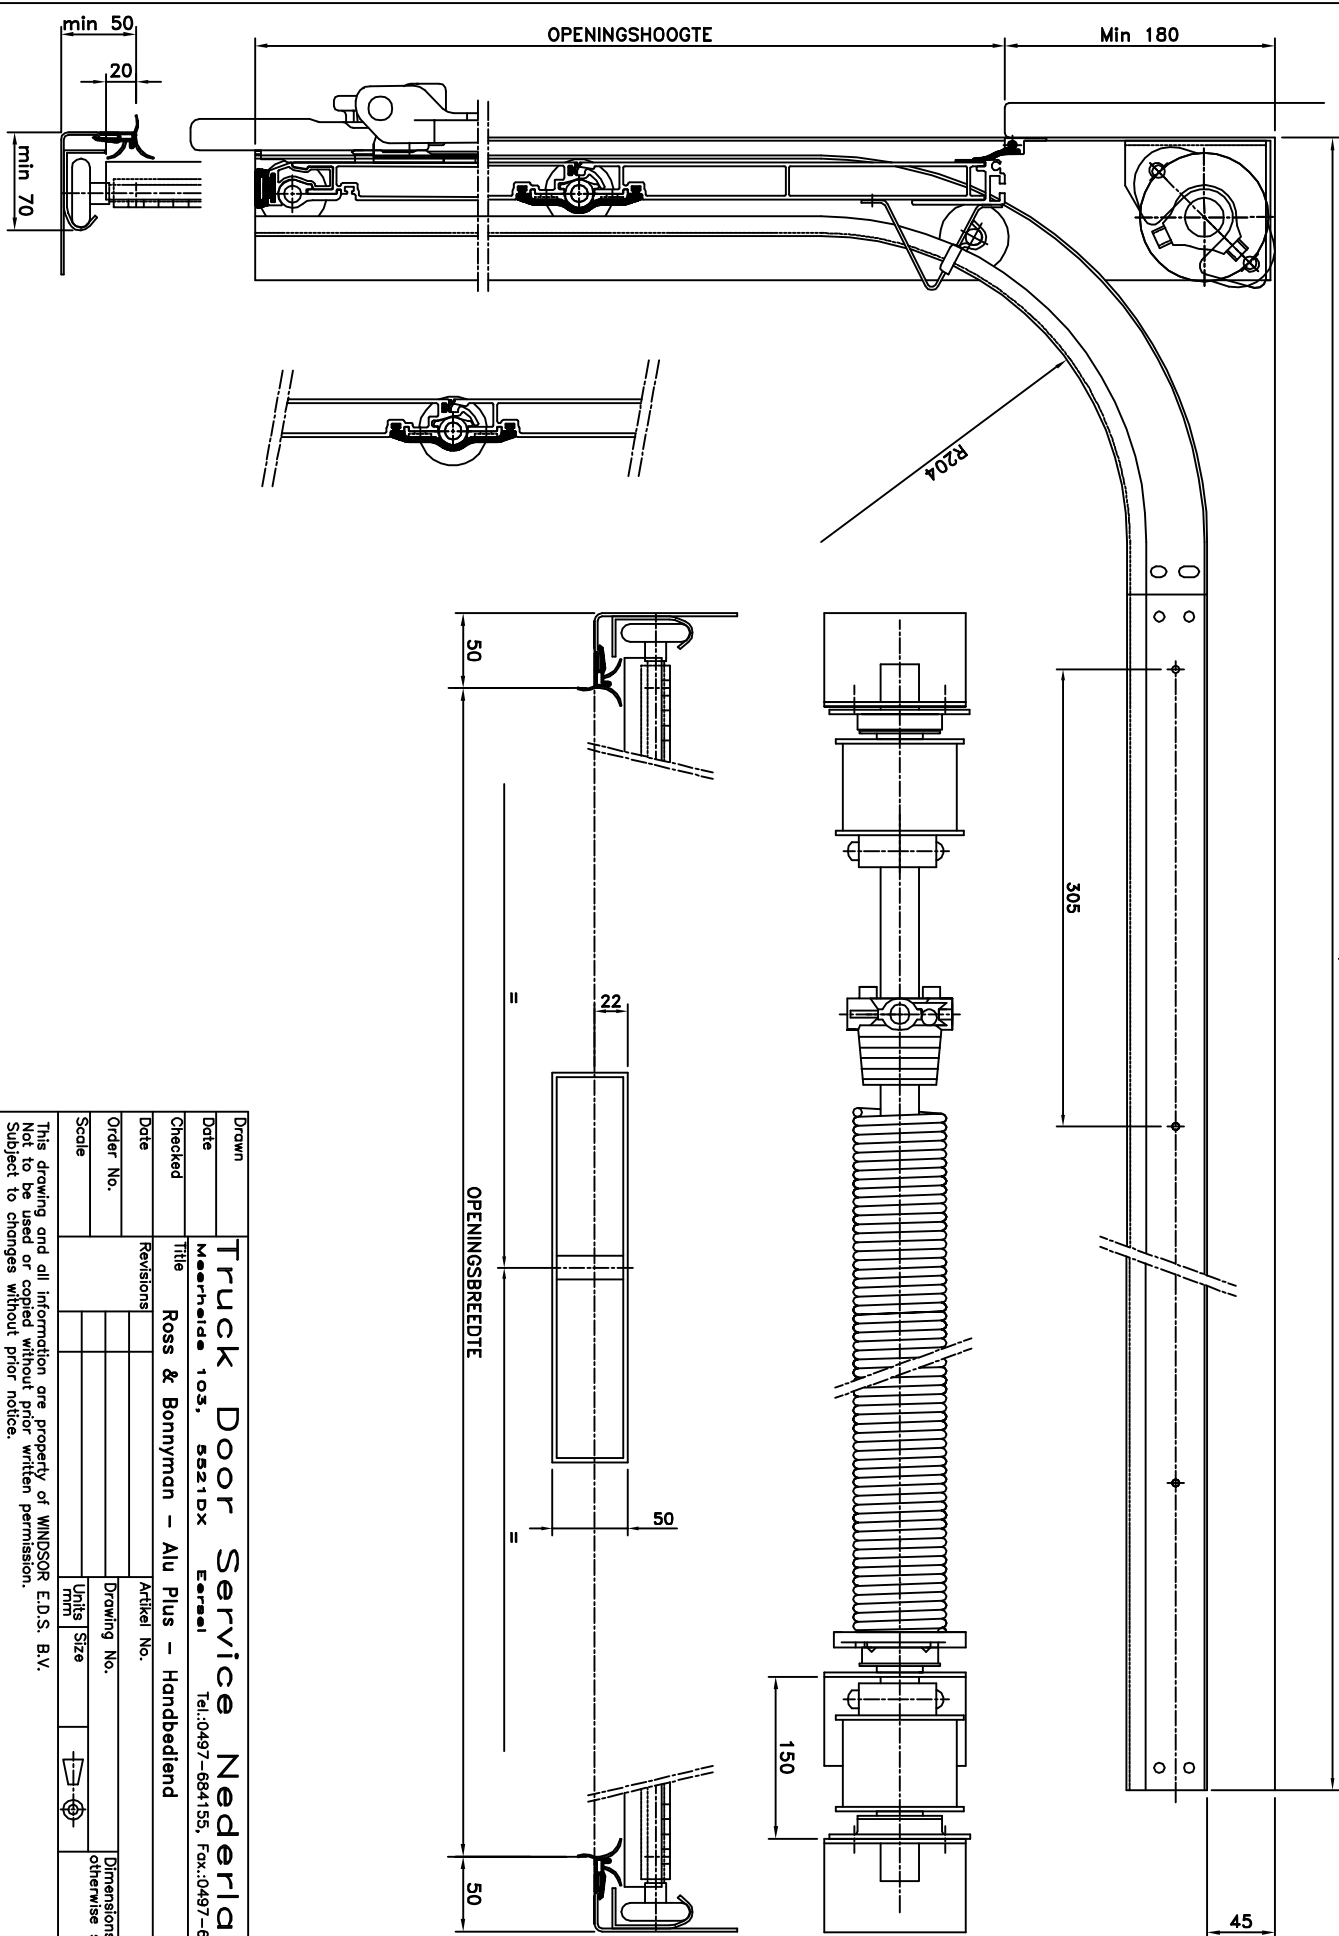

3270 / 3770

| | | | |
|-----------|---|-------------|---------------------------------------|
| Drawn | Truck Door Service Nederland | | |
| Date | Maerheide 103, 5521DX | Eersel | Tel.:0497-684155, Fxk.:0497-684148 |
| Checked | Title Ross & Bonnyman - Alu Plus - Handbediend | | |
| Date | Revisions | Artikel No. | |
| Order No. | | Drawing No. | Dimensions unless otherwise specified |
| Scale | | Units mm | Size |