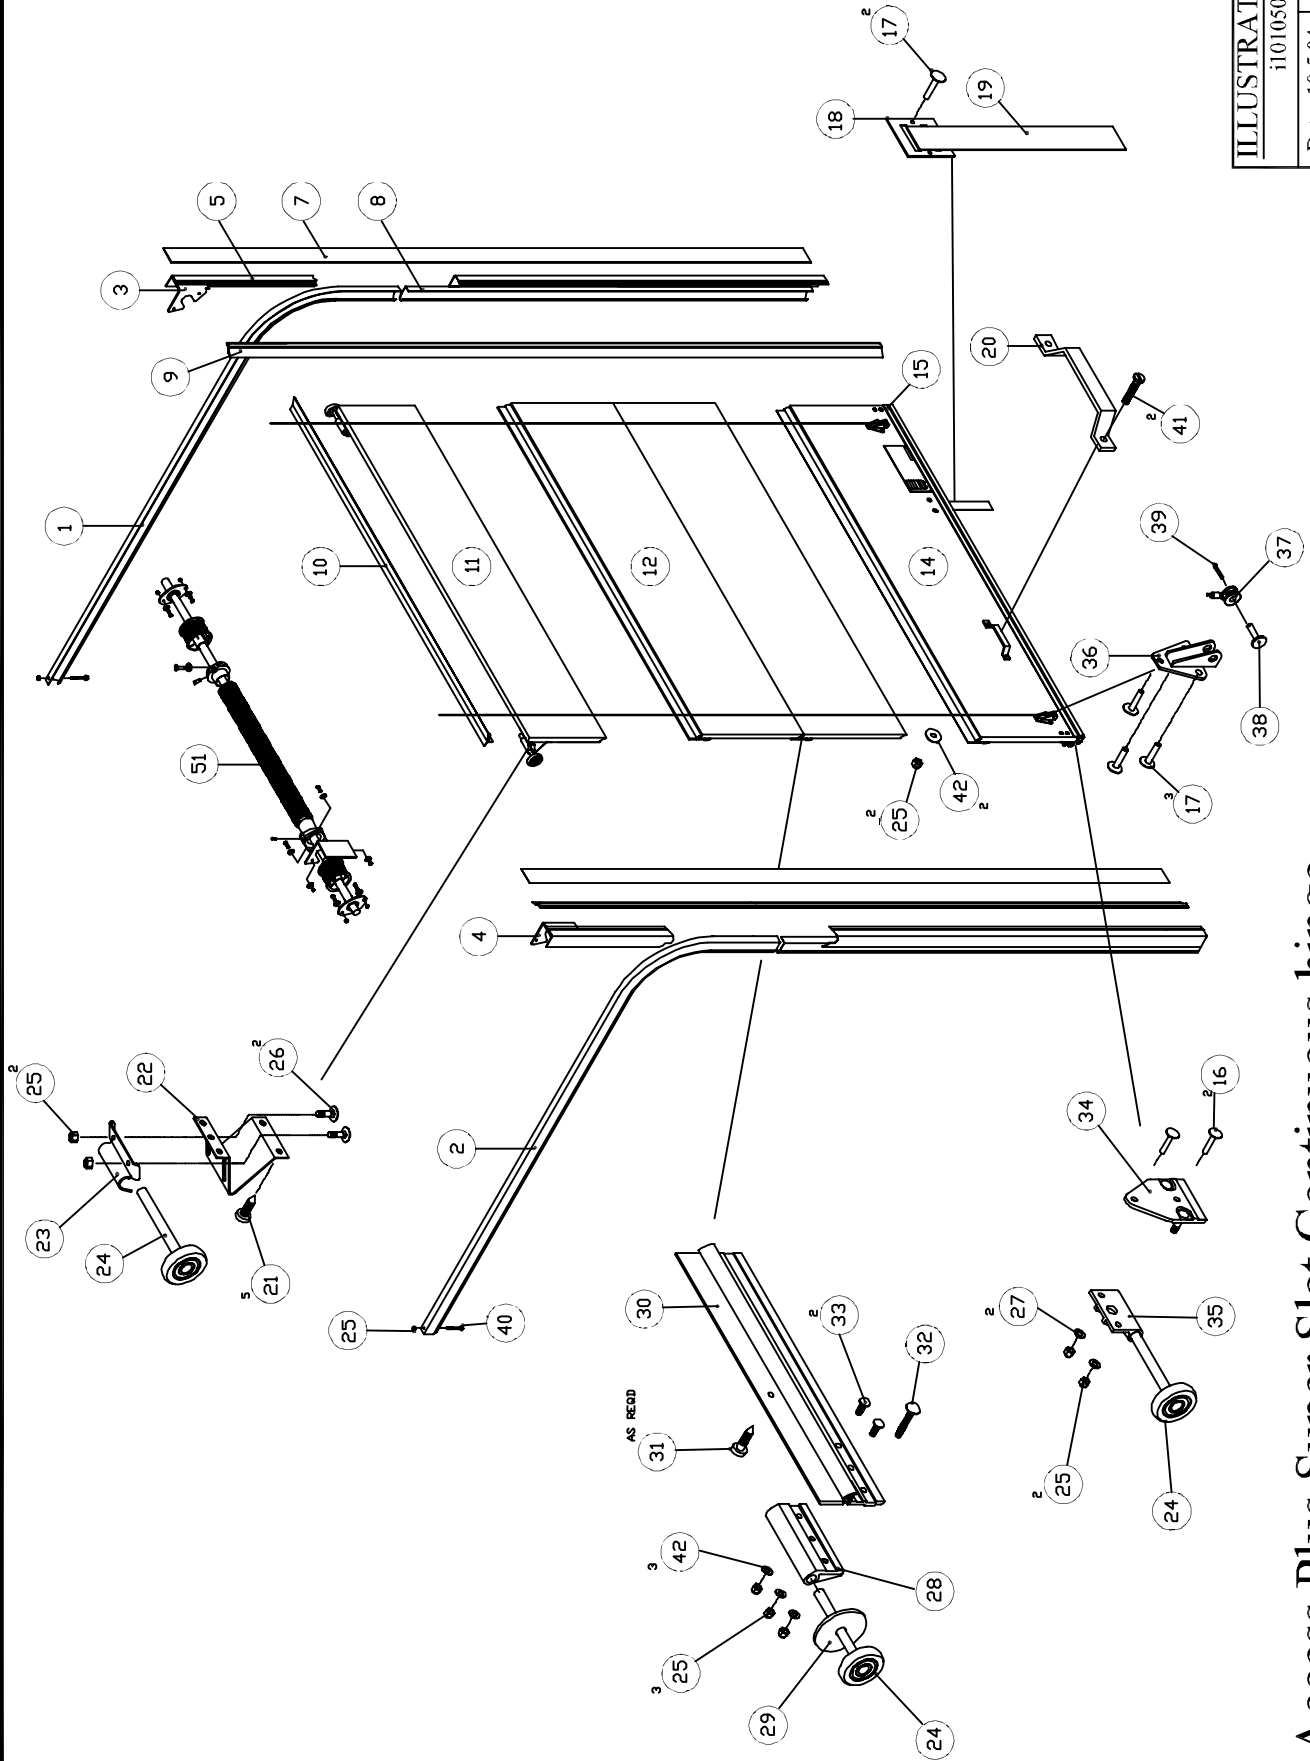

ILLUSTRATION No.		
i101050d		
Date: 10,5,04	Dr'n: KLH	
Issue: B	CCR No:	

Access Plus Super Slat Continuous hinge