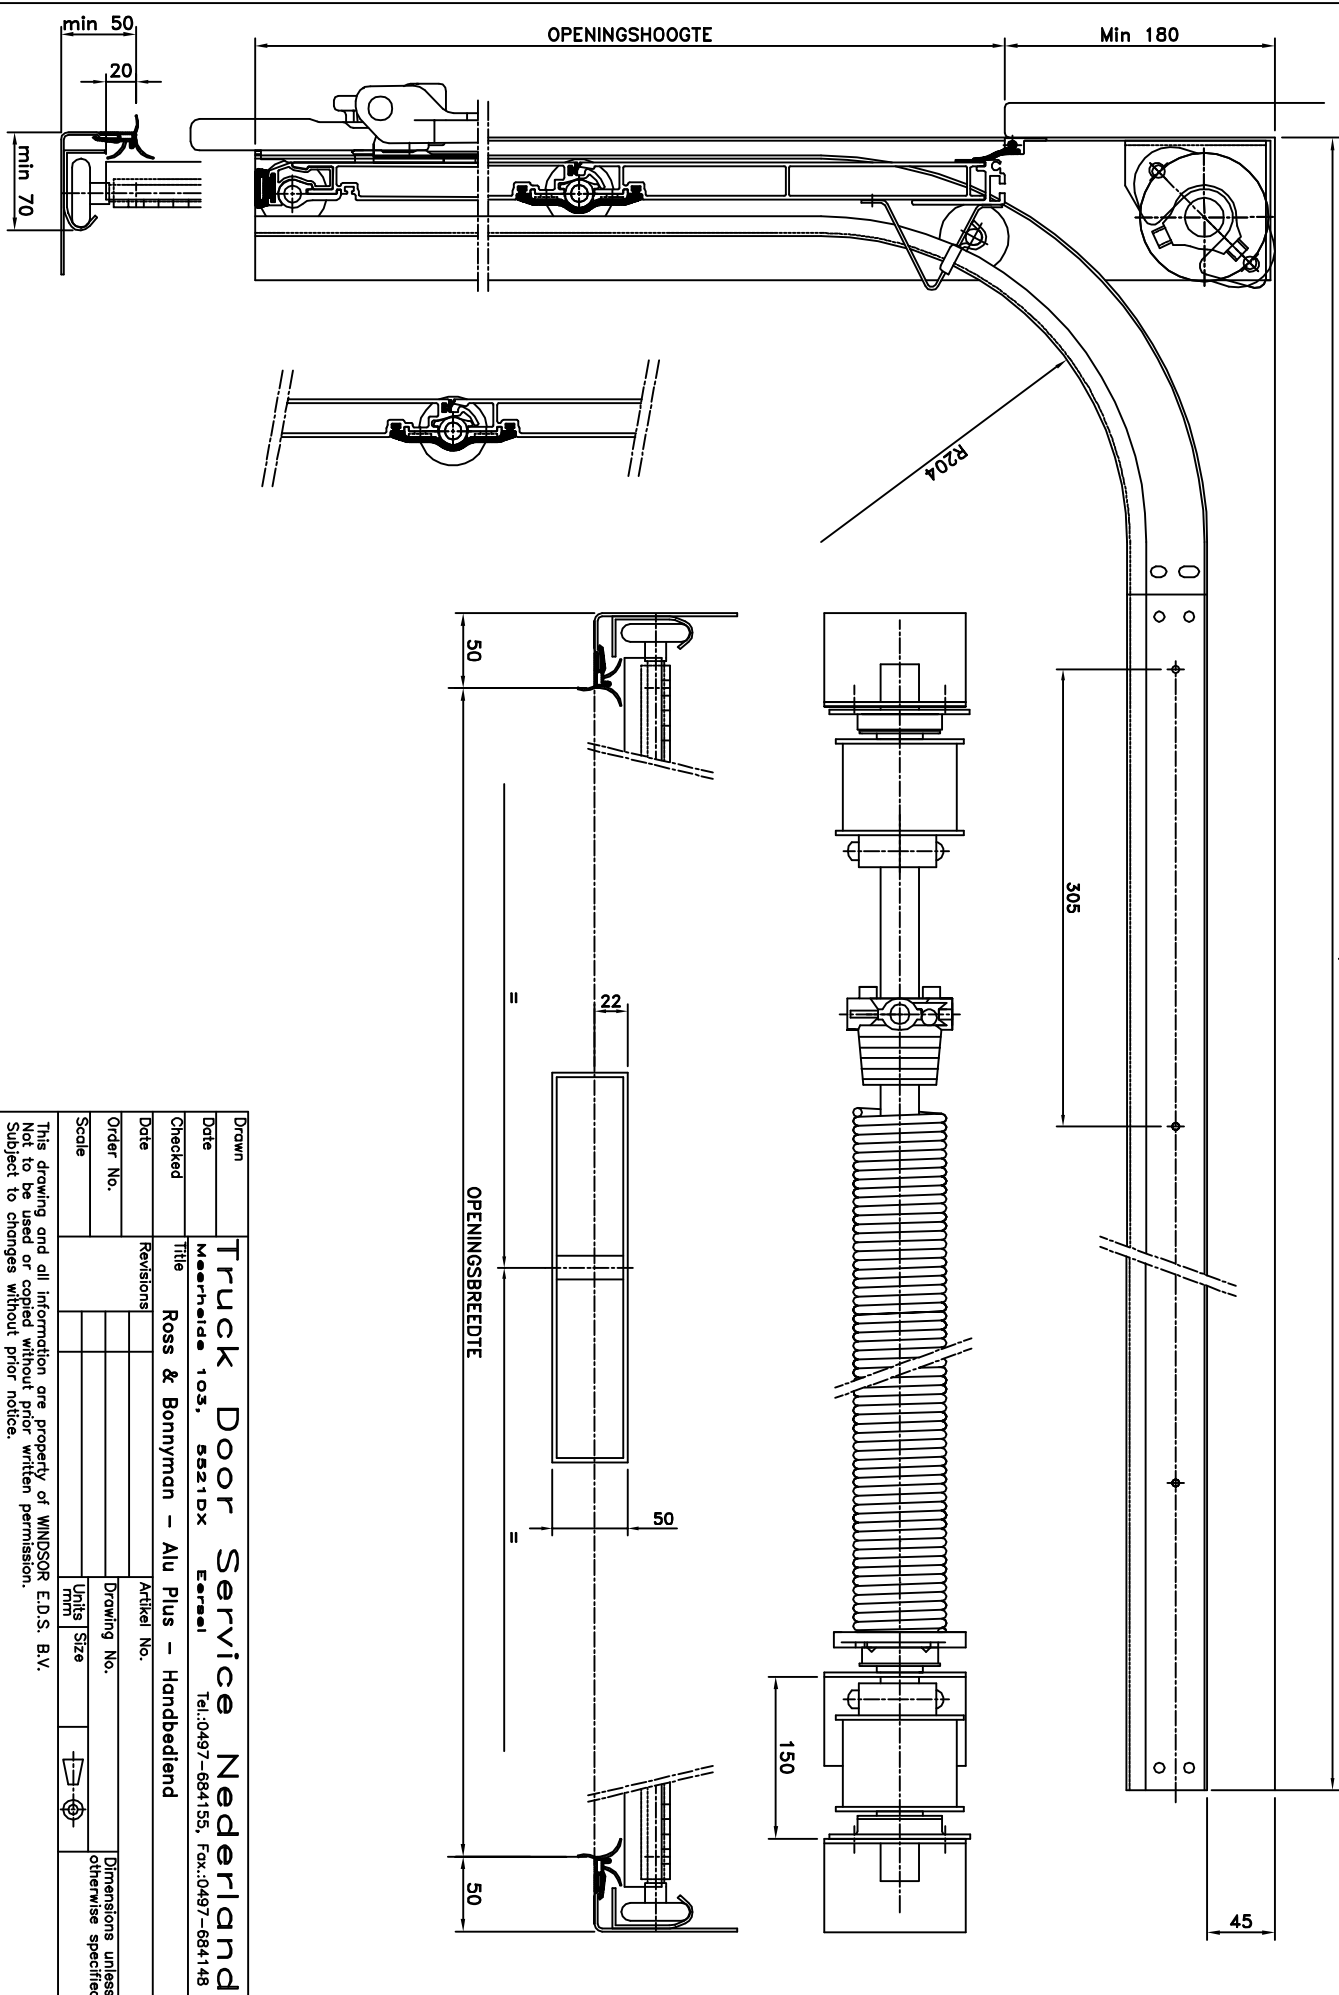

3270 / 3770

| | | | |
|-----------|---|-------------|---------------------------------------|
| Drawn | Truck Door Service Nederland | | |
| Date | Maerhaide 103, 5521DX | Eersel | Tel.:0497-684155, Fax.:0497-684148 |
| Checked | Title Ross & Bonnyman - Alu Plus - Handbediend | | |
| Date | Revisions | Artikel No. | |
| Order No. | | Drawing No. | Dimensions unless otherwise specified |
| Scale | | Units mm | Size |