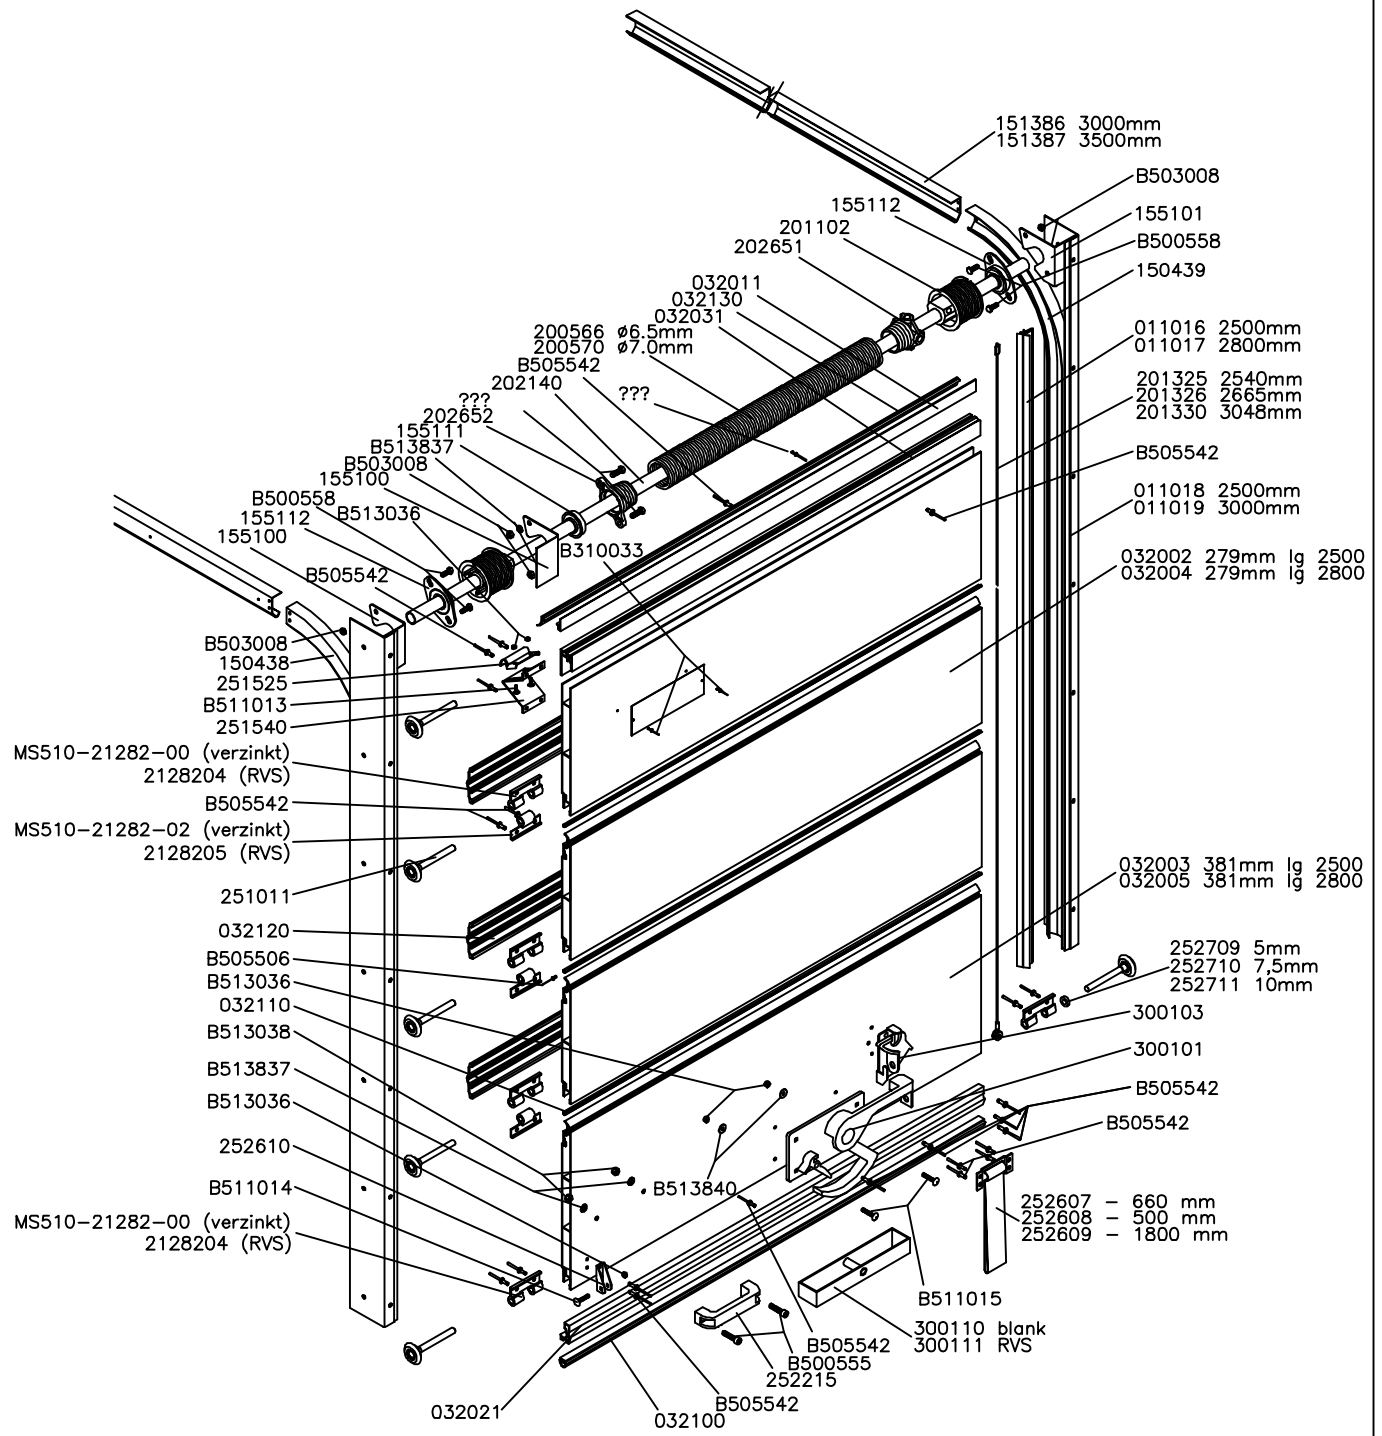

**ALU PLUS HANDBEDIEND**  
 Ross & Bonnyman / Windsor

Drawn	<b>Truck Door Service Nederland</b>		
Date	Meerhelde 103, 5521DX Eersel		Tel.:0497-684155, Fax.:0497-684148
Checked	Title		
Date	Revisions		Artikel No.
Order No.			Drawing No.
Scale			Units Size
			Dimensions unless otherwise specified
This drawing and all information are property of Truck Door Service Nederland B.V. Not to be used or copied without prior written permission. Subject to changes without prior notice.			